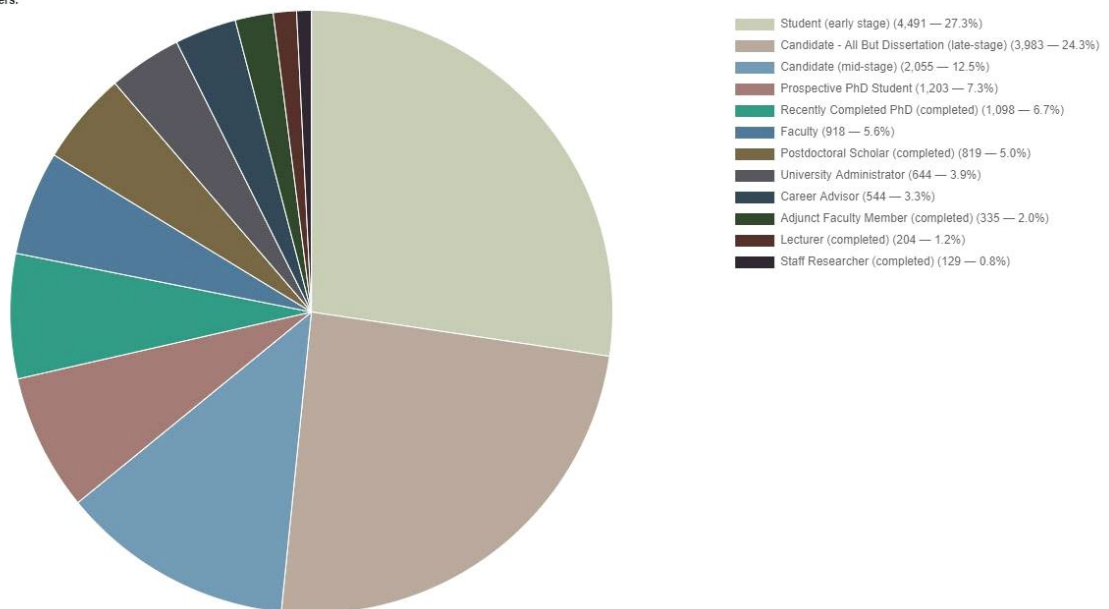

ImaginePhD

a career exploration and planning tool for the humanities and social sciences

ImaginePhD is a free online career exploration and planning tool for PhD students and postdoctoral scholars in the humanities and social sciences.

Humanities and social sciences PhD students and their mentors have long recognized the need for more resources to help bridge the knowledge gap between doctoral education and the realm of career possibilities. ImaginePhD is designed to meet this need by allowing users to:

- assess their career-related skills, interests, and values
- explore careers paths appropriate to their disciplines
- create self-defined goals
- map out next steps for career and professional development success

Who is Using ImaginePhD?

Breakdown by Role

Included 16,423 users.

Data collected 4.2.19