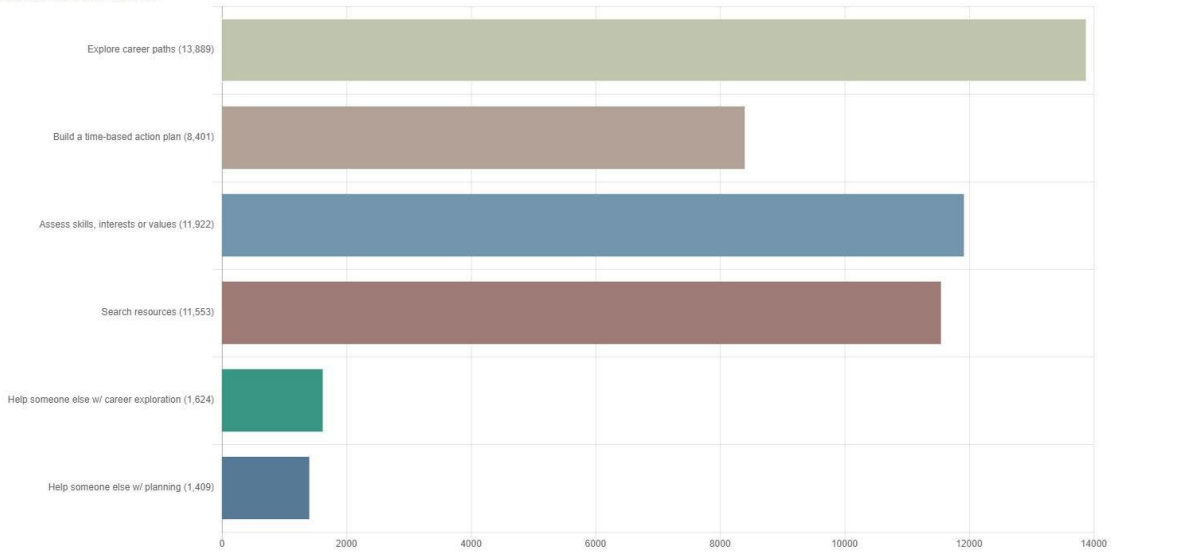

Reasons for Using ImaginePhD

Reasons for Using ImaginePhD