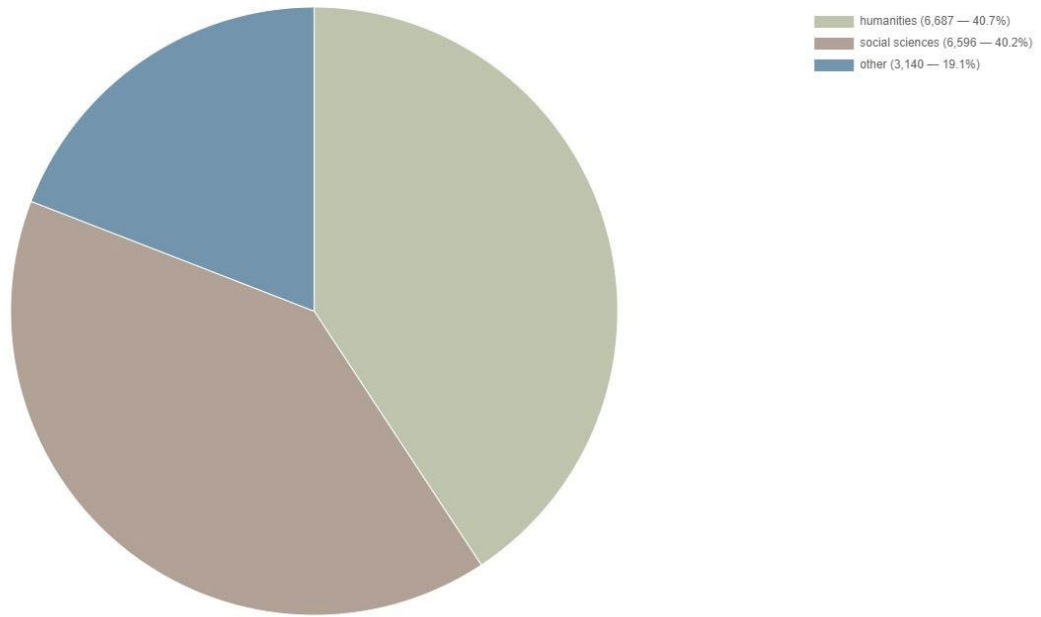

Breakdown by Discipline

Included 16,423 users.